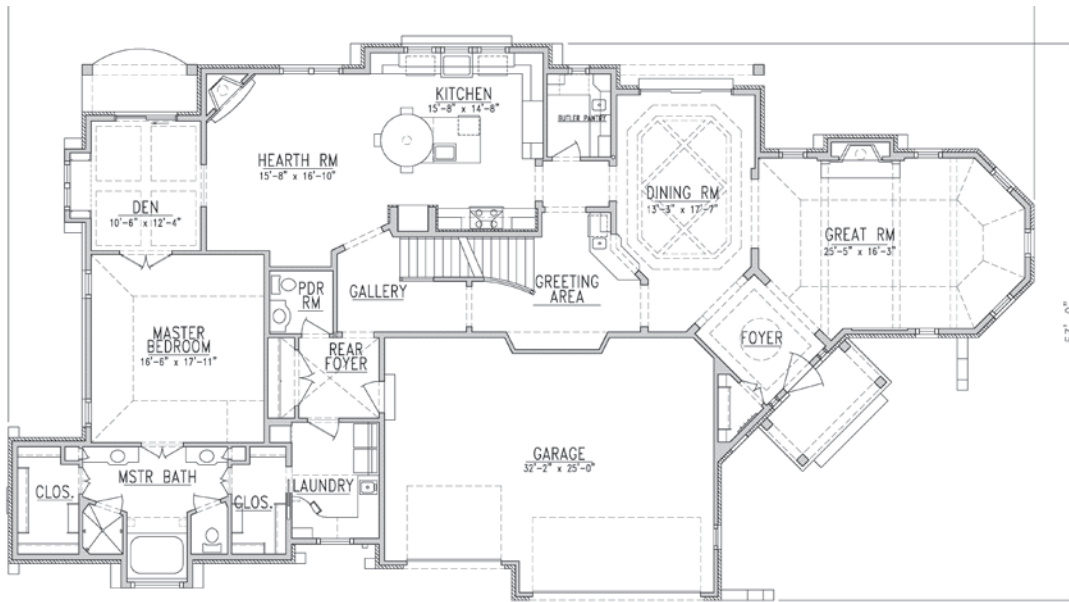

THE CHERBOURG

18855 Chapel Hill Drive, Brookfield

1 block north of Capitol Dr. on Brookfield Rd.
Enter at The Preserve at Chapel Hill.

First Floor
2,902 Sq. Ft.

Second Floor
799 Sq. Ft.