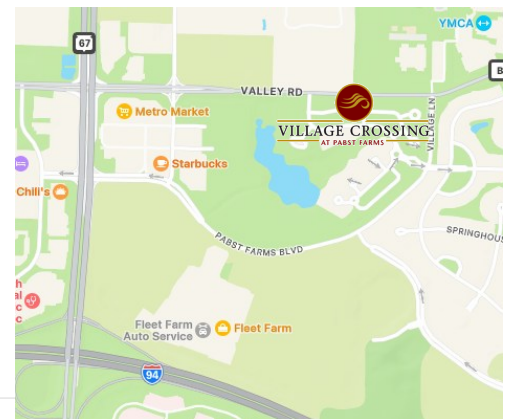

Now Selling Final Phase Home Sites!

VILLAGE CROSSING AT PABST FARMS

Directions

I-94 to Hwy 67; north to Hwy B;
east to Gold Medal Drive, south
then east to Belmont Lane.

Coordinates—43°04'33.5"N 88°27'35.1"W